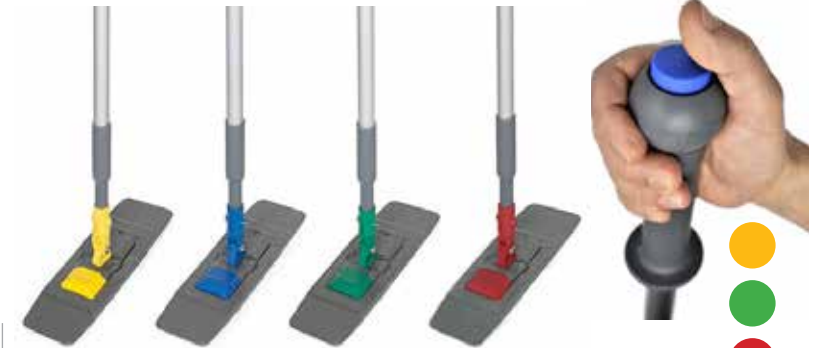

STREAM BREAK FRAME FLAT MOP
WITH CHEMICAL RESERVOIR

SKU
HANDLESTREAM*