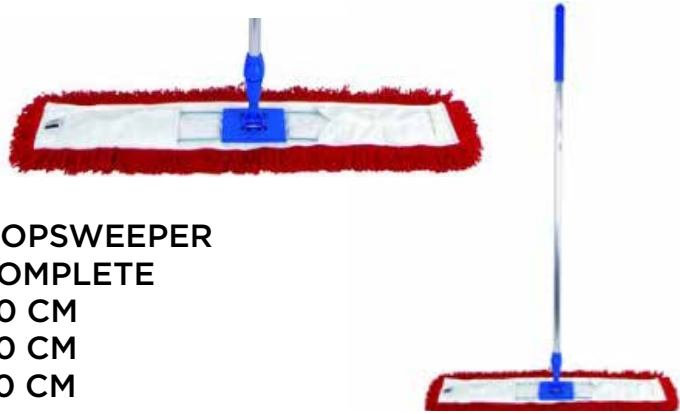

SKU  
MOPKHOLDER\*+HANDLE\*

MOPSWEEPER  
COMPLETE  
40 CM  
60 CM  
80 CM

SKU  
ZMOPSWEEP40  
ZMOPSWEEP60  
ZMOPSWEEP80

WALL MOUNTED  
HANDLE TIDY BRACKET

SKU  
WALLTIDY\*

45CM BGRY\*  
PROFESSIONAL  
FLOOR SQUEEGEE  
HEAD (18")